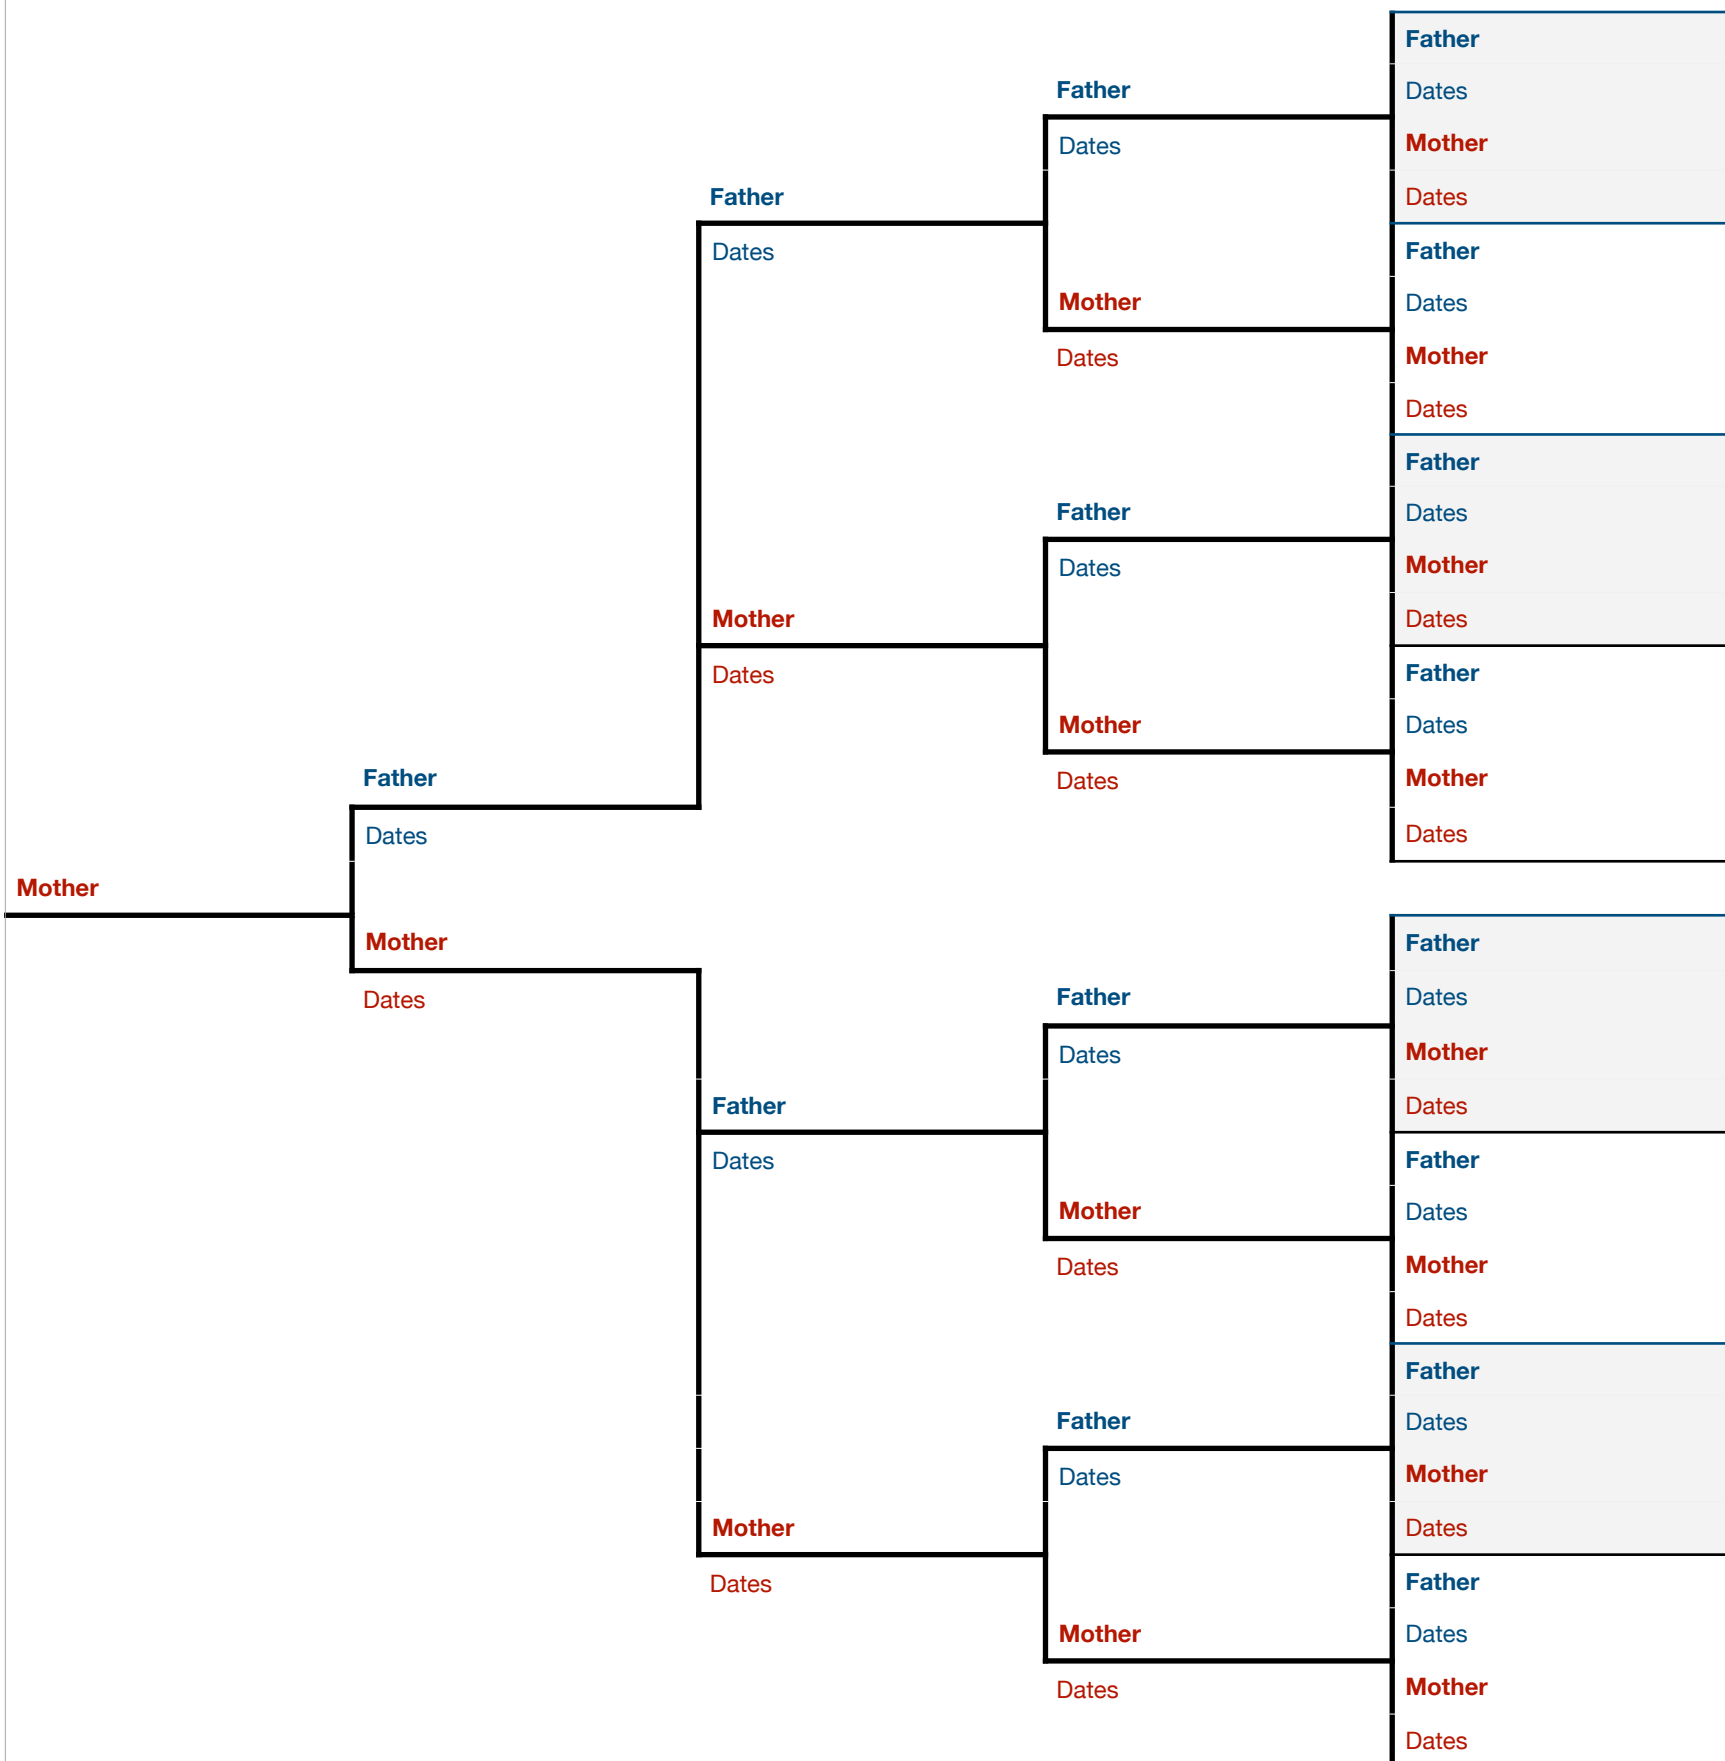

# Garlock Family Tree

ANCESTRY CHART NO. 12

Gen. 4

Gen. 3

Gen. 2

Gen 1

Gen. 0