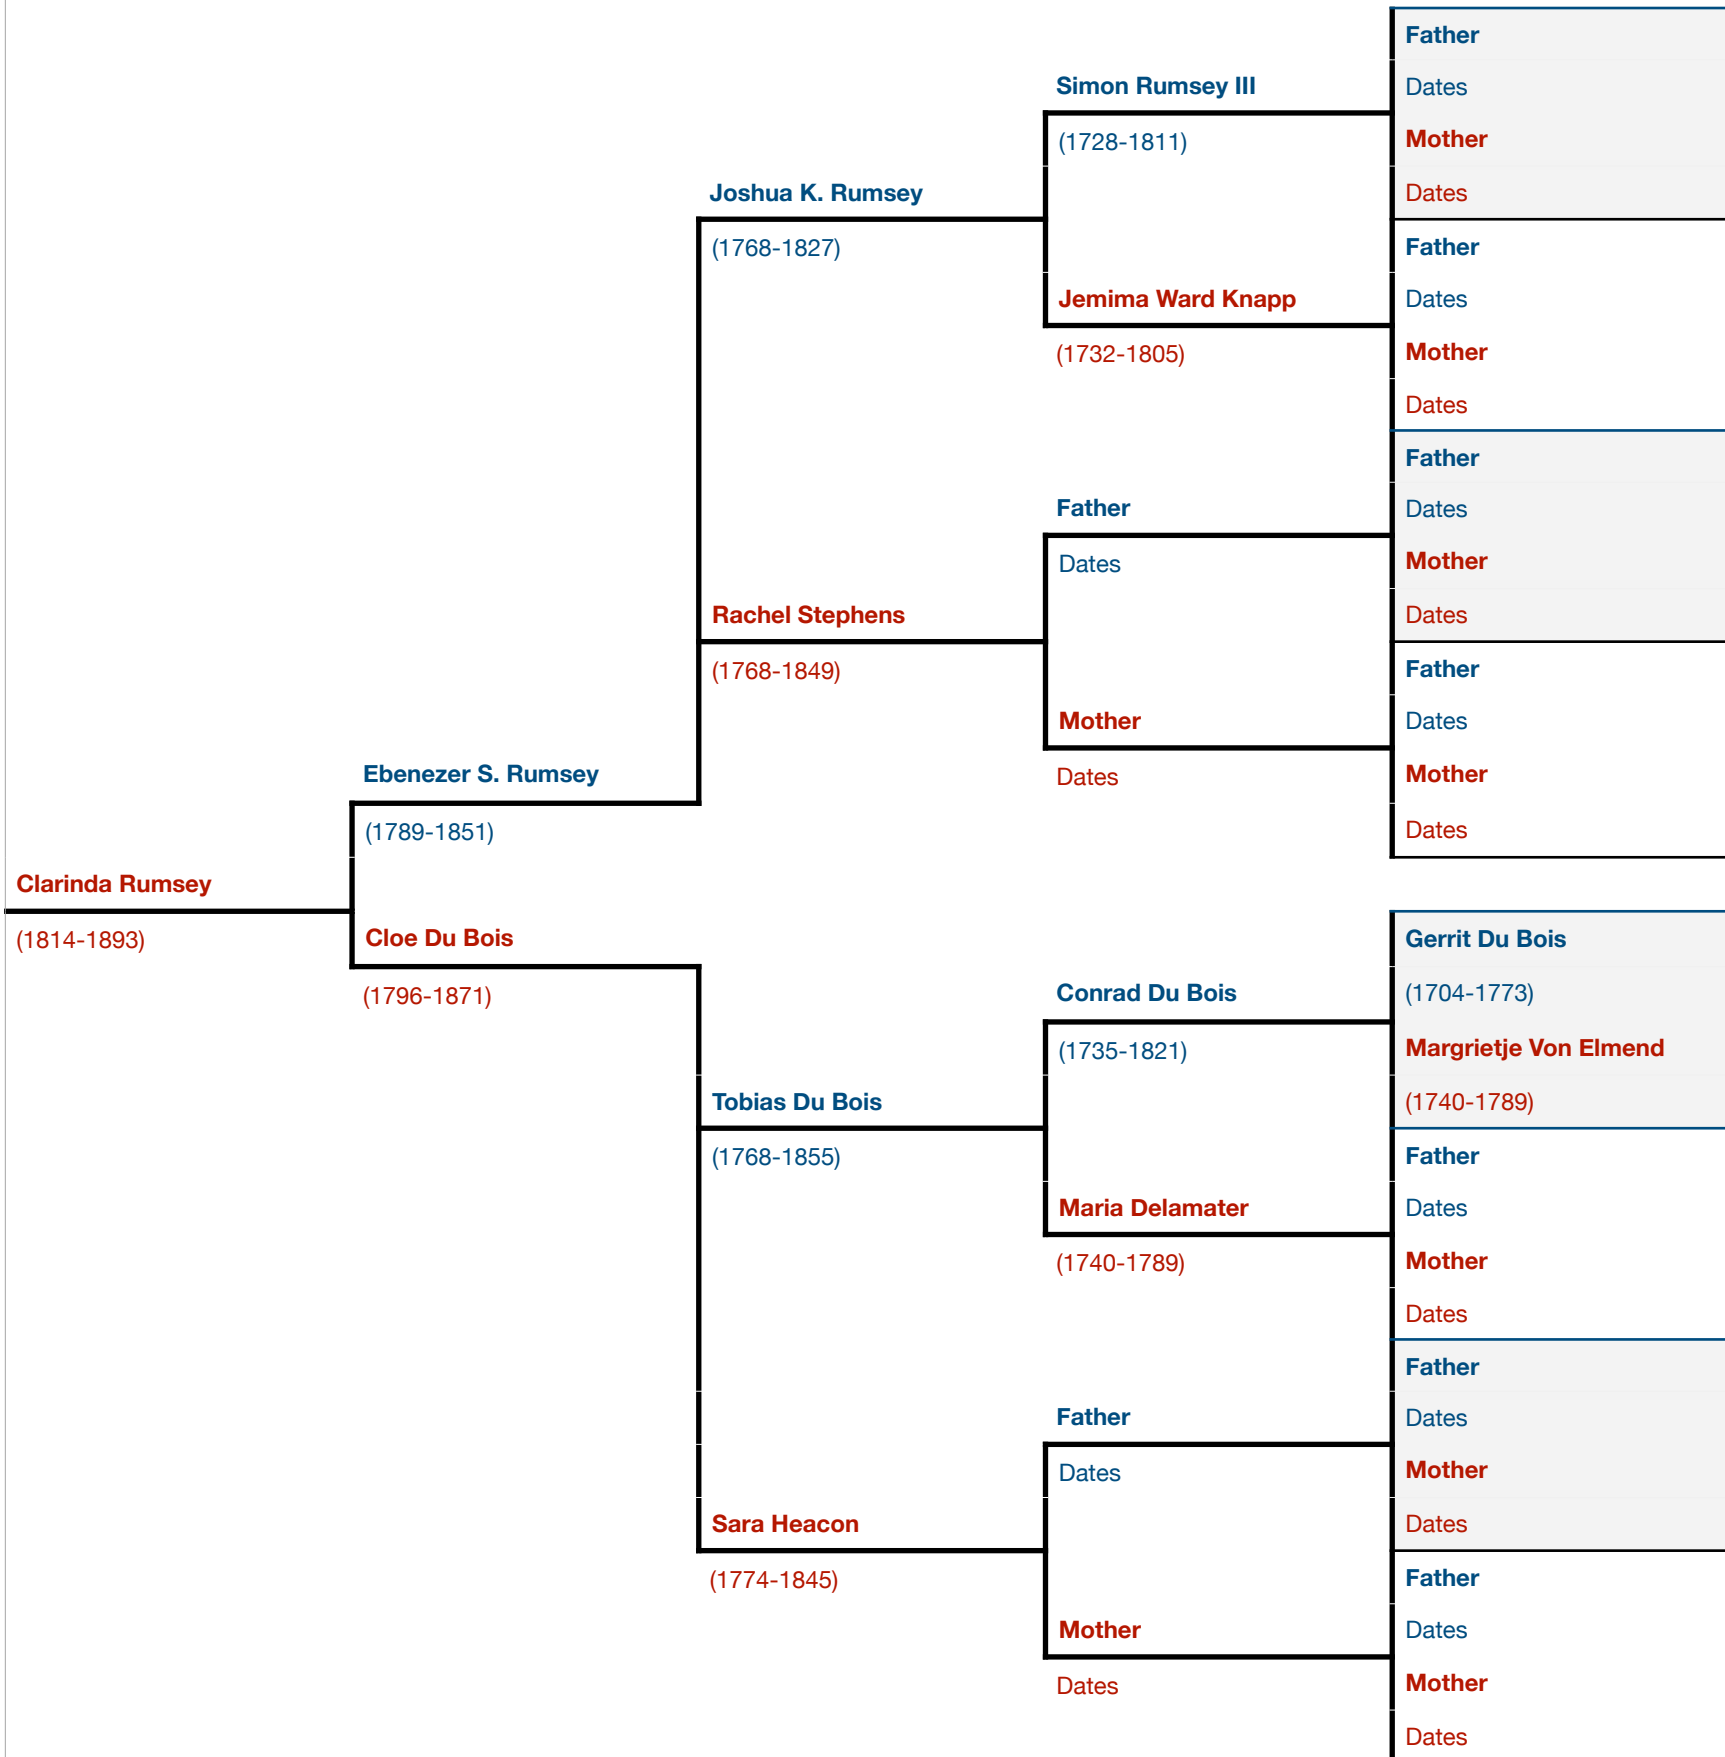

# Garlock Family Tree

ANCESTRY CHART NO. 7

Gen. 4

Gen. 3

Gen. 2

Gen 1

Gen. 0