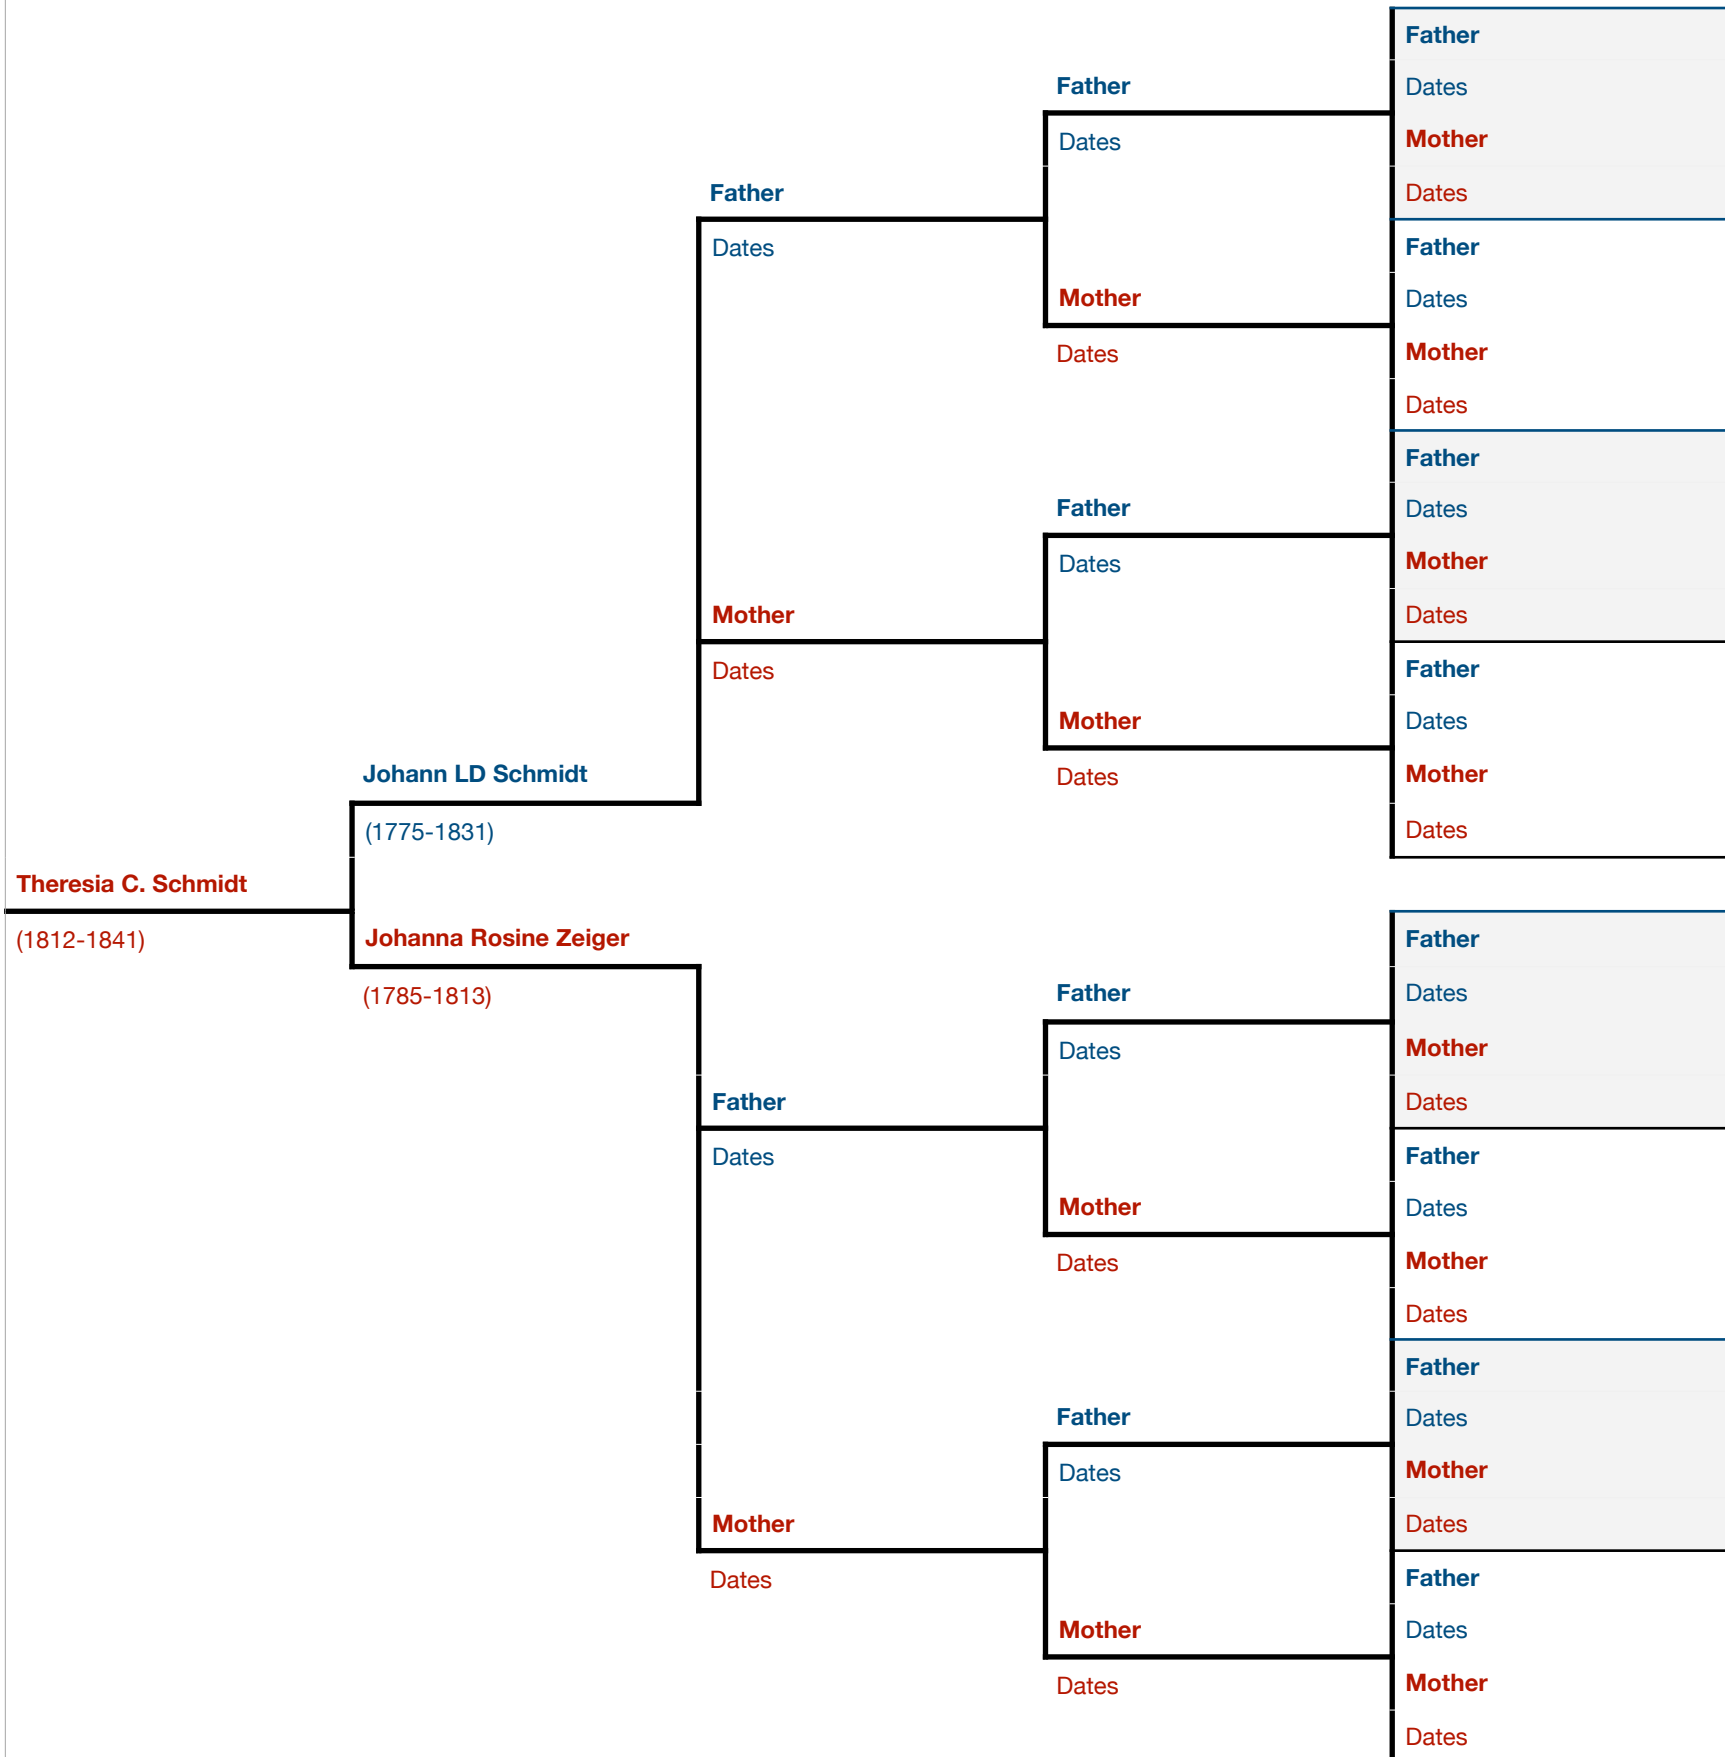

# Garlock Family Tree

ANCESTRY CHART NO. 15

Gen. 4

Gen. 3

Gen. 2

Gen 1

Gen. 0