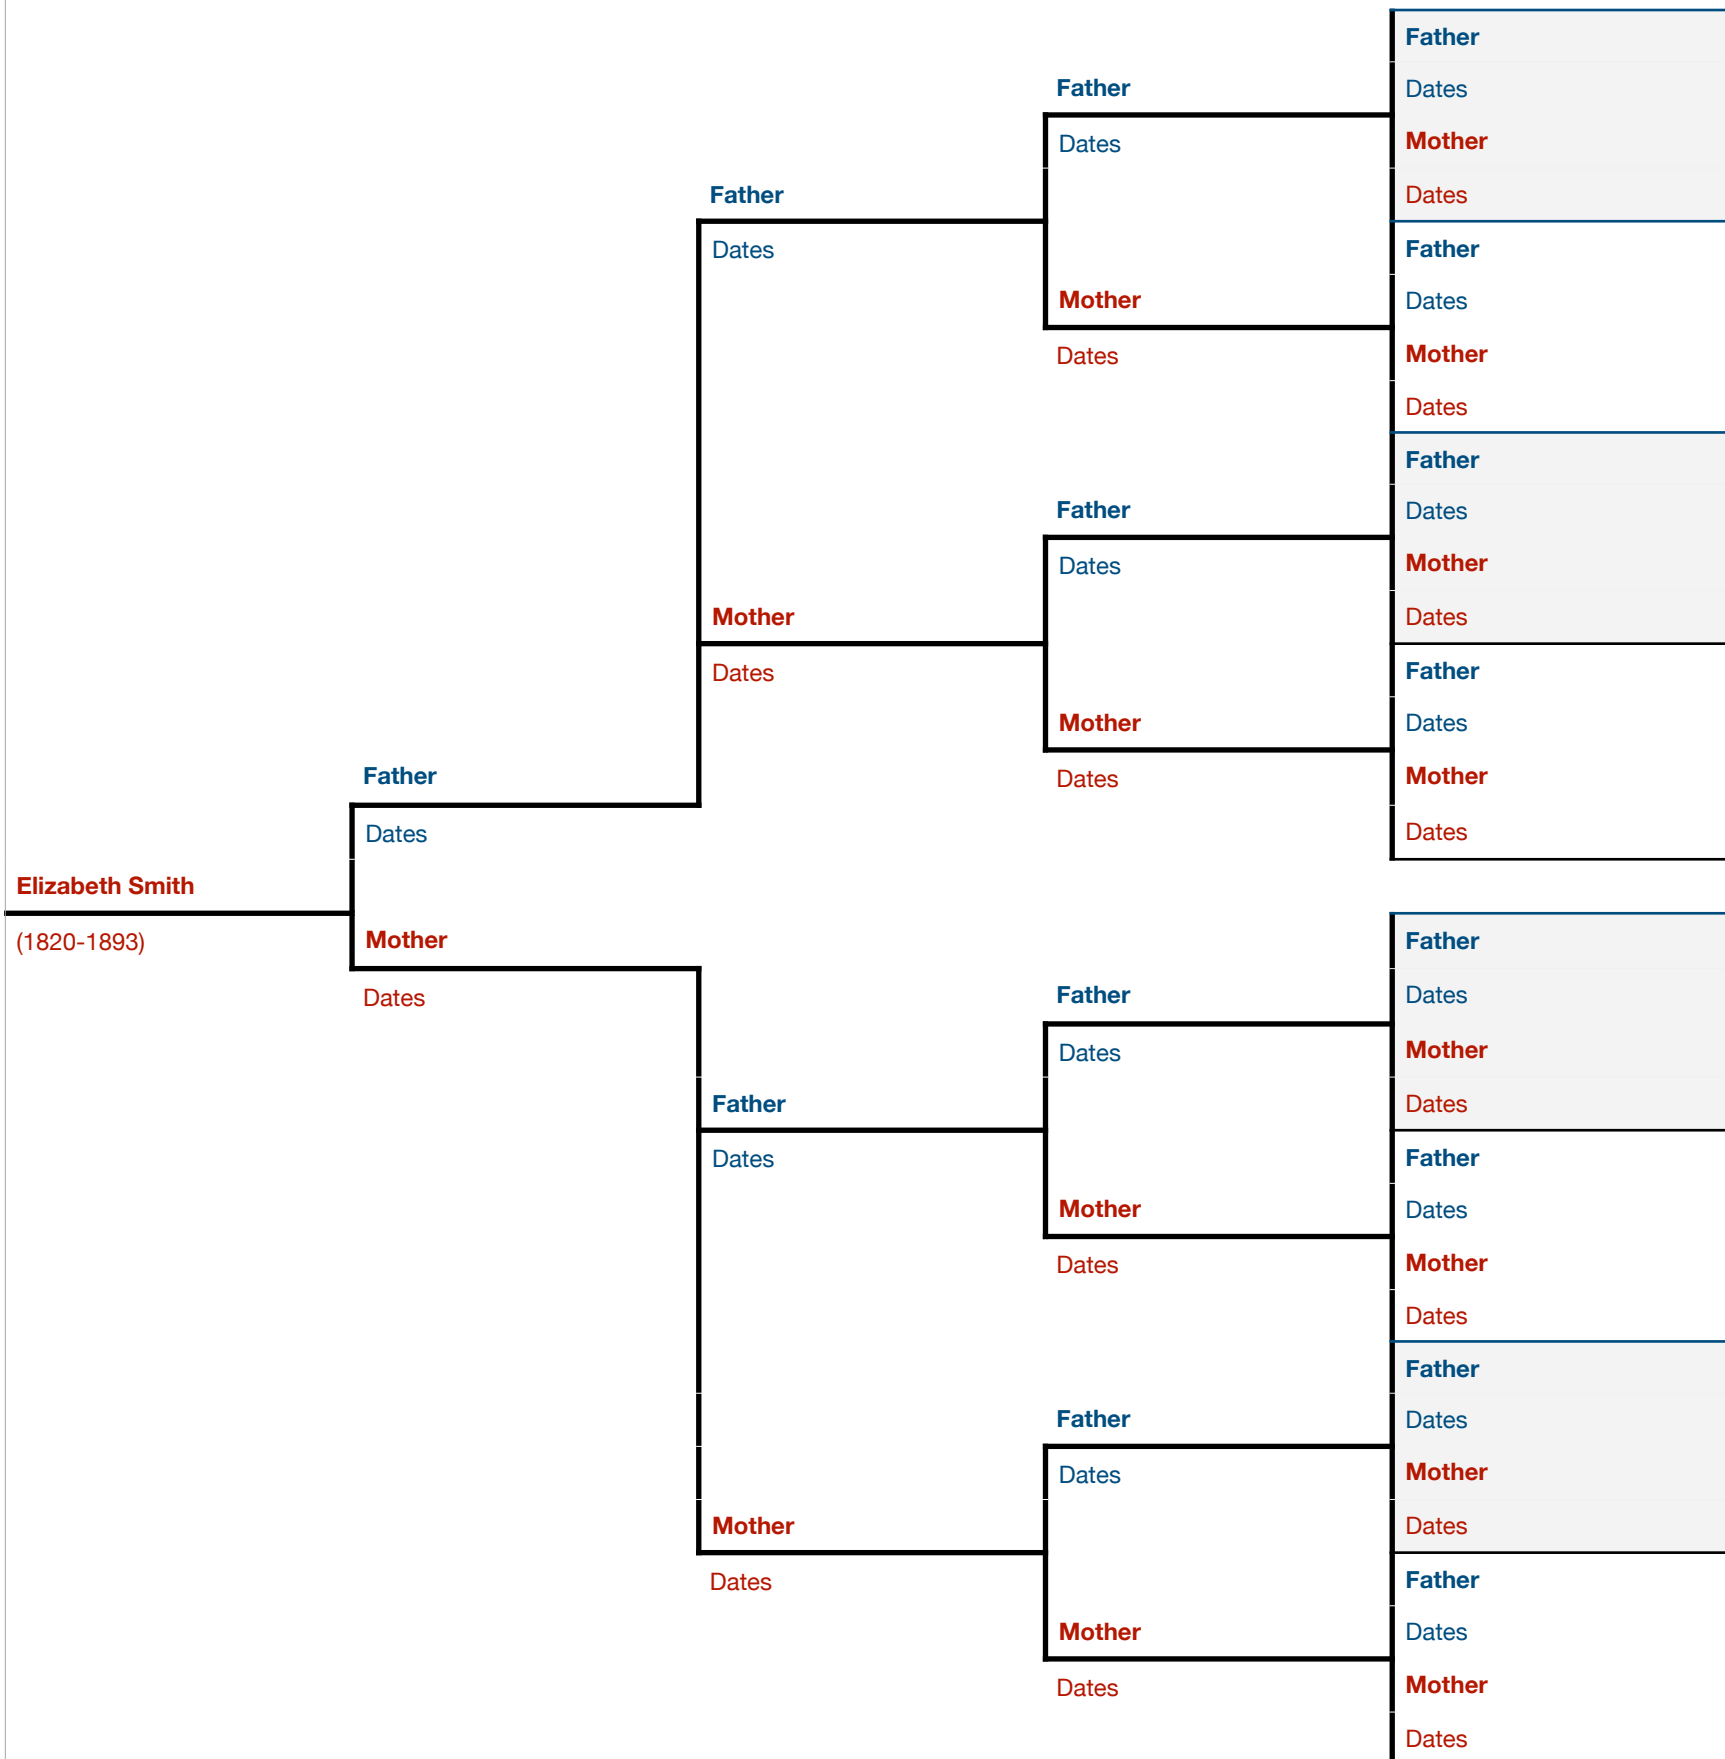

# Garlock Family Tree

ANCESTRY CHART NO. 9

Gen. 4

Gen. 3

Gen. 2

Gen 1

Gen. 0