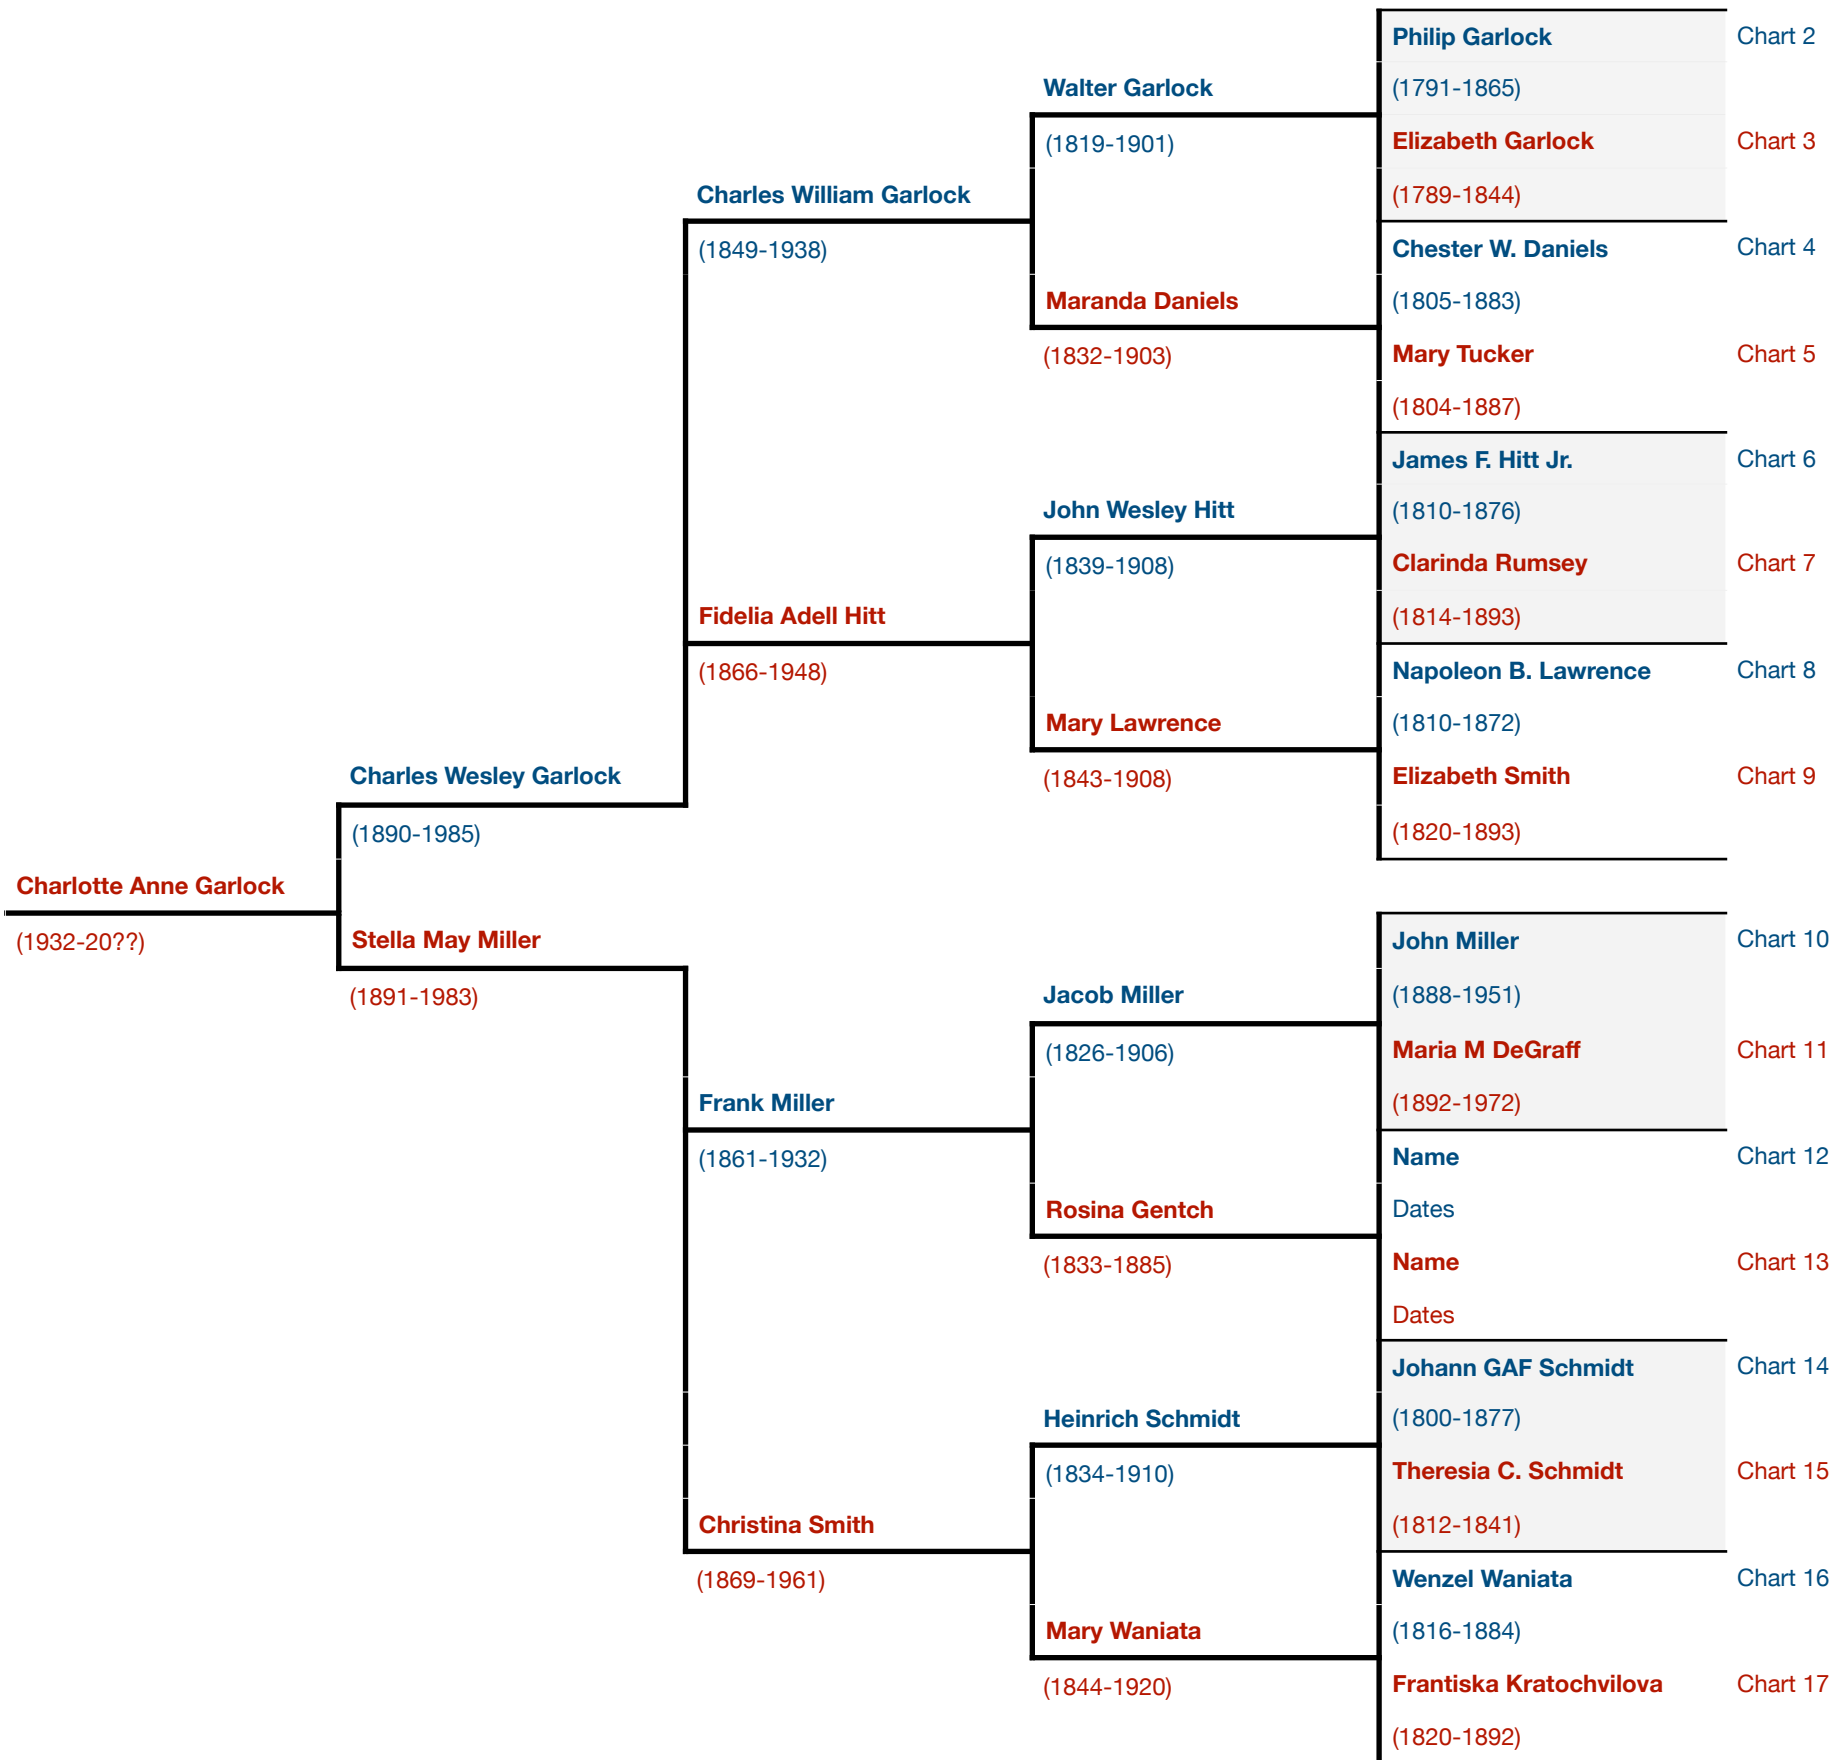

# Garlock Family Tree

ANCESTRY CHART NO. 1

Gen. 9

Gen. 8

Gen. 7

Gen 6

Gen. 5

Continued on:

# Garlock Family Tree

ANCESTRY CHART NO. 2

Gen. 4

Gen. 3

Gen. 2

Gen 1

Gen. 0

**Wilhelm Gerlach**