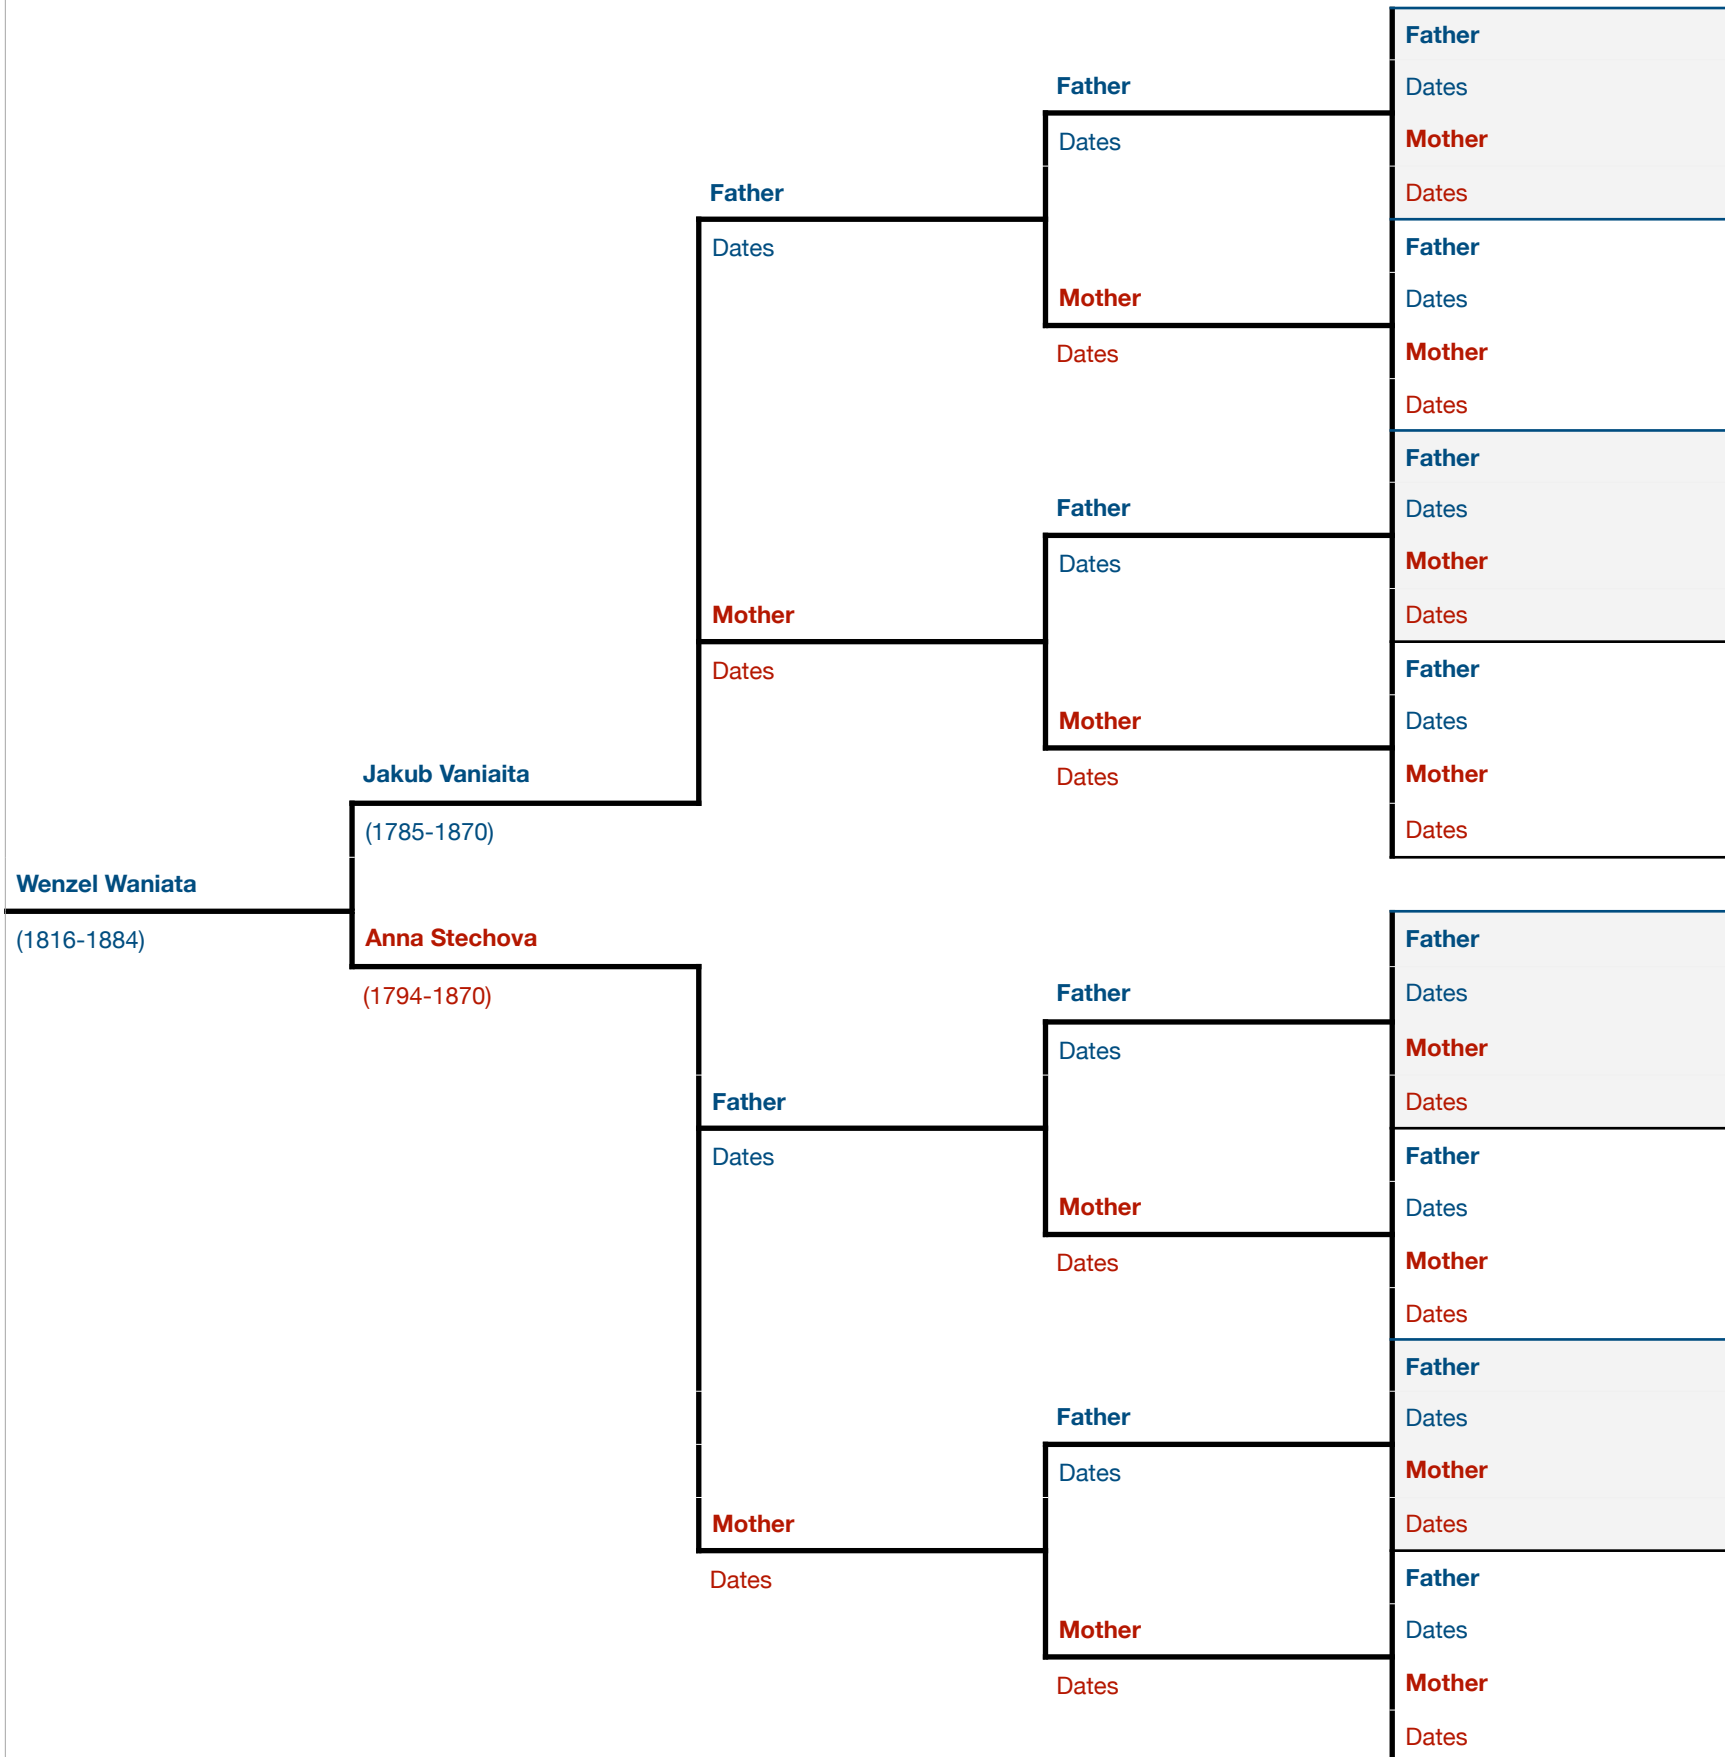

# Garlock Family Tree

ANCESTRY CHART NO. 16

Gen. 4

Gen. 3

Gen. 2

Gen 1

Gen. 0