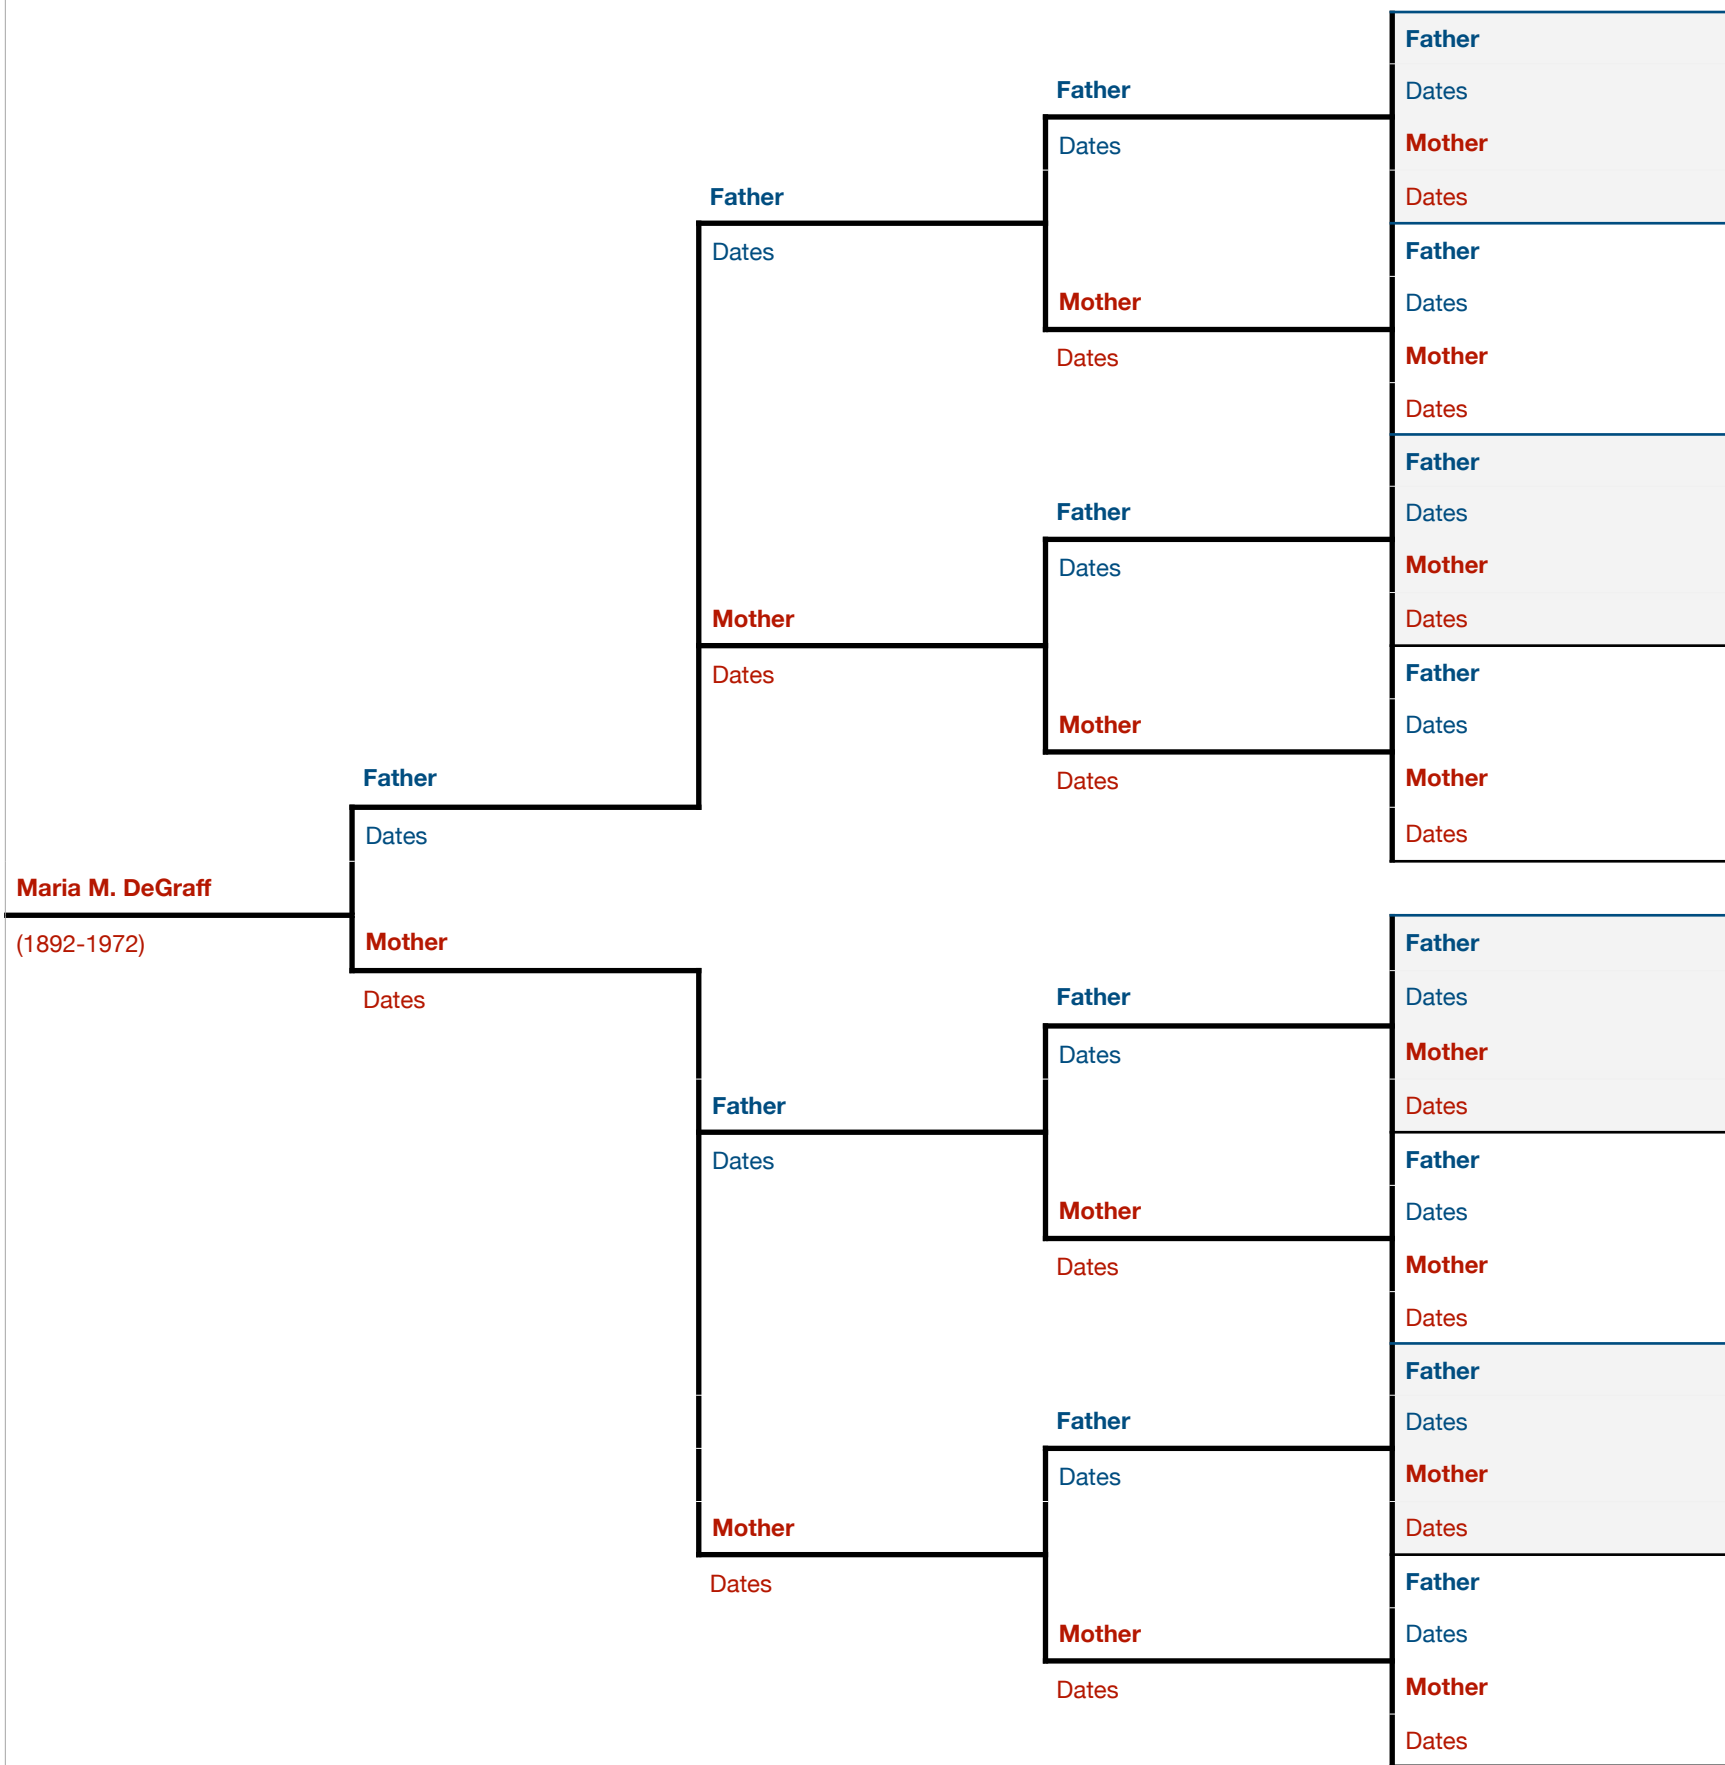

# Garlock Family Tree

ANCESTRY CHART NO. 11

Gen. 4

Gen. 3

Gen. 2

Gen 1

Gen. 0